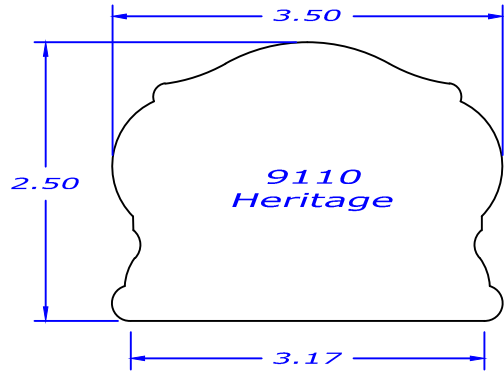

# Vision stairways & millwork

105 Smokehill Lane Woodstock Ga, 30188  
(678) 701-5520 Fax (678) 701-5524

## Handrail Profiles

Page 4

Code: No

90° easing: No

Code: No

90° easing: No

Code: Yes

90° easing: No