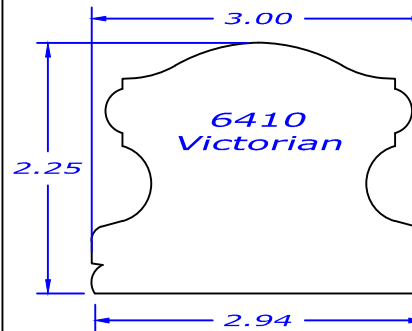

Vision stairways & millwork

105 Smokehill Lane Woodstock Ga, 30188
(678) 701-5520 Fax (678) 701-5524

Handrail Profiles

Page 3

Code: Yes 90° easing: Yes

Code: Yes 90° easing: No

Code: Yes 90° easing: No

Code: Yes 90° easing: No

Code: Yes 90° easing: No

Code: Yes 90° easing: No

Code: No 90° easing: No

Code: No 90° easing: Yes