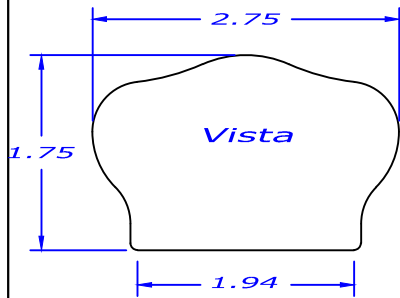

Vision stairways & millwork

105 Smokehill Lane Woodstock Ga, 30188
(678) 701-5520 Fax (678) 701-5524

Handrail Profiles

Page 3

Code: Yes 90° easing: Yes

Code: Yes 90° easing: No

Code: Yes 90° easing: No

Code: Yes 90° easing: No

Code: Yes 90° easing: No

Code: Yes 90° easing: No

Code: No 90° easing: No

Code: No 90° easing: Yes