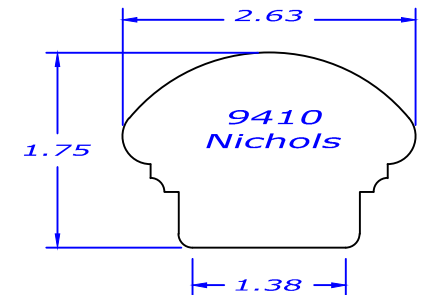

Vision stairways & millwork

105 Smokehill Lane Woodstock Ga, 30188
(678) 701-5520 Fax (678) 701-5524

Handrail Profiles

Page 3

Code: Yes 90° easing: Yes

Code: Yes 90° easing: No

Code: Yes 90° easing: No

Code: Yes 90° easing: No

Code: Yes 90° easing: No

Code: Yes 90° easing: No

Code: No 90° easing: No

Code: No 90° easing: Yes