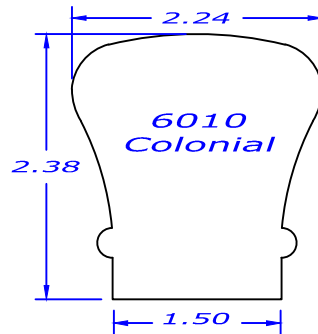

Vision stairways & millwork

105 Smokehill Lane Woodstock Ga, 30188
(678) 701-5520 Fax (678) 701-5524

Handrail Profiles

Page 3

Code: Yes 90° easing: Yes

Code: Yes 90° easing: No

Code: Yes 90° easing: No

Code: Yes 90° easing: No

Code: Yes 90° easing: No

Code: Yes 90° easing: No

Code: No 90° easing: No

Code: No 90° easing: Yes