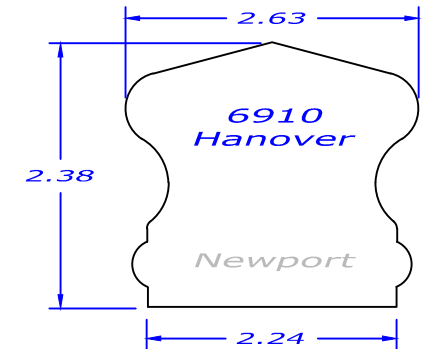

Vision stairways & millwork

105 Smokehill Lane Woodstock Ga, 30188
(678) 701-5520 Fax (678) 701-5524

Handrail Profiles

Page 3

Code: Yes 90° easing: Yes

Code: Yes 90° easing: No

Code: Yes 90° easing: No

Code: Yes 90° easing: No

Code: Yes 90° easing: No

Code: Yes 90° easing: No

Code: No 90° easing: No

Code: No 90° easing: Yes