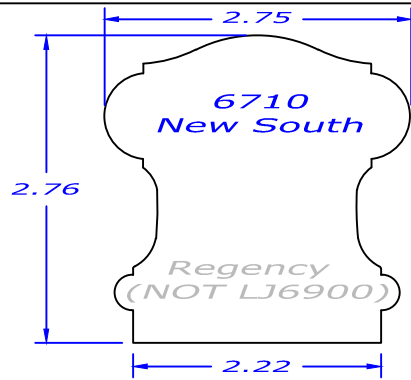

Vision stairways & millwork

105 Smokehill Lane Woodstock Ga, 30188
(678) 701-5520 Fax (678) 701-5524

Handrail Profiles

Page 3

Code: Yes 90° easing: Yes

Code: Yes 90° easing: No

Code: Yes 90° easing: No

Code: Yes 90° easing: No

Code: Yes 90° easing: No

Code: Yes 90° easing: No

Code: No 90° easing: No

Code: No 90° easing: Yes