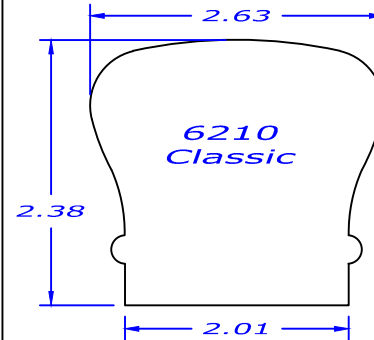

Vision stairways & millwork

105 Smokehill Lane Woodstock Ga, 30188
(678) 701-5520 Fax (678) 701-5524

Handrail Profiles

Page 3

Code: Yes 90° easing: Yes

Code: Yes 90° easing: No

Code: Yes 90° easing: No

Code: Yes 90° easing: No

Code: Yes 90° easing: No

Code: Yes 90° easing: No

Code: No 90° easing: No

Code: No 90° easing: Yes