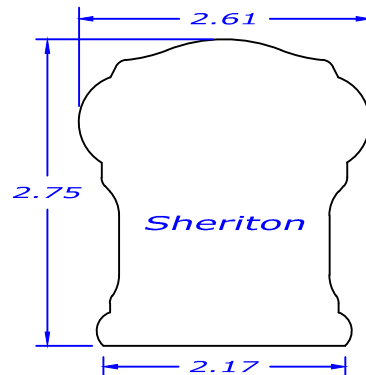

Vision stairways & millwork

105 Smokehill Lane Woodstock Ga, 30188
(678) 701-5520 Fax (678) 701-5524

Handrail Profiles

Page 3

Code: Yes 90° easing: Yes

Code: Yes 90° easing: No

Code: Yes 90° easing: No

Code: Yes 90° easing: No

Code: Yes 90° easing: No

Code: Yes 90° easing: No

Code: No 90° easing: No

Code: No 90° easing: Yes