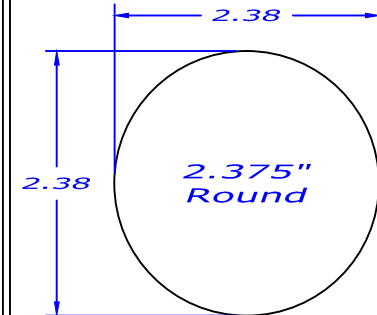

Vision stairways & millwork

105 Smokehill Lane Woodstock Ga, 30188
(678) 701-5520 Fax (678) 701-5524

Handrail Profiles

Page 1

Code: Yes

90° easing: Yes

Code: Yes

90° easing: Yes

Code: No

90° easing: Yes

Code: No

90° easing: Yes

Code: No

90° easing: Yes

Code: No

90° easing: No

Code: Yes

90° easing: Yes

Code: No

90° easing: Yes

Code: No

90° easing: Yes

Code: No

90° easing: Yes