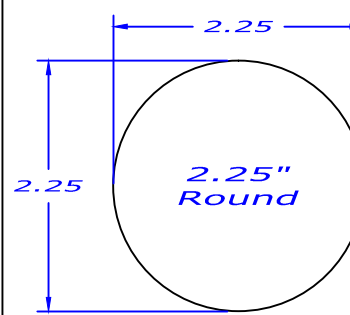

Vision stairways & millwork

105 Smokehill Lane Woodstock Ga, 30188
(678) 701-5520 Fax (678) 701-5524

Handrail Profiles

Page 1

Code: Yes

90° easing: Yes

Code: Yes

90° easing: Yes

Code: No

90° easing: Yes

Code: No

90° easing: Yes

Code: No

90° easing: Yes

Code: No

90° easing: No